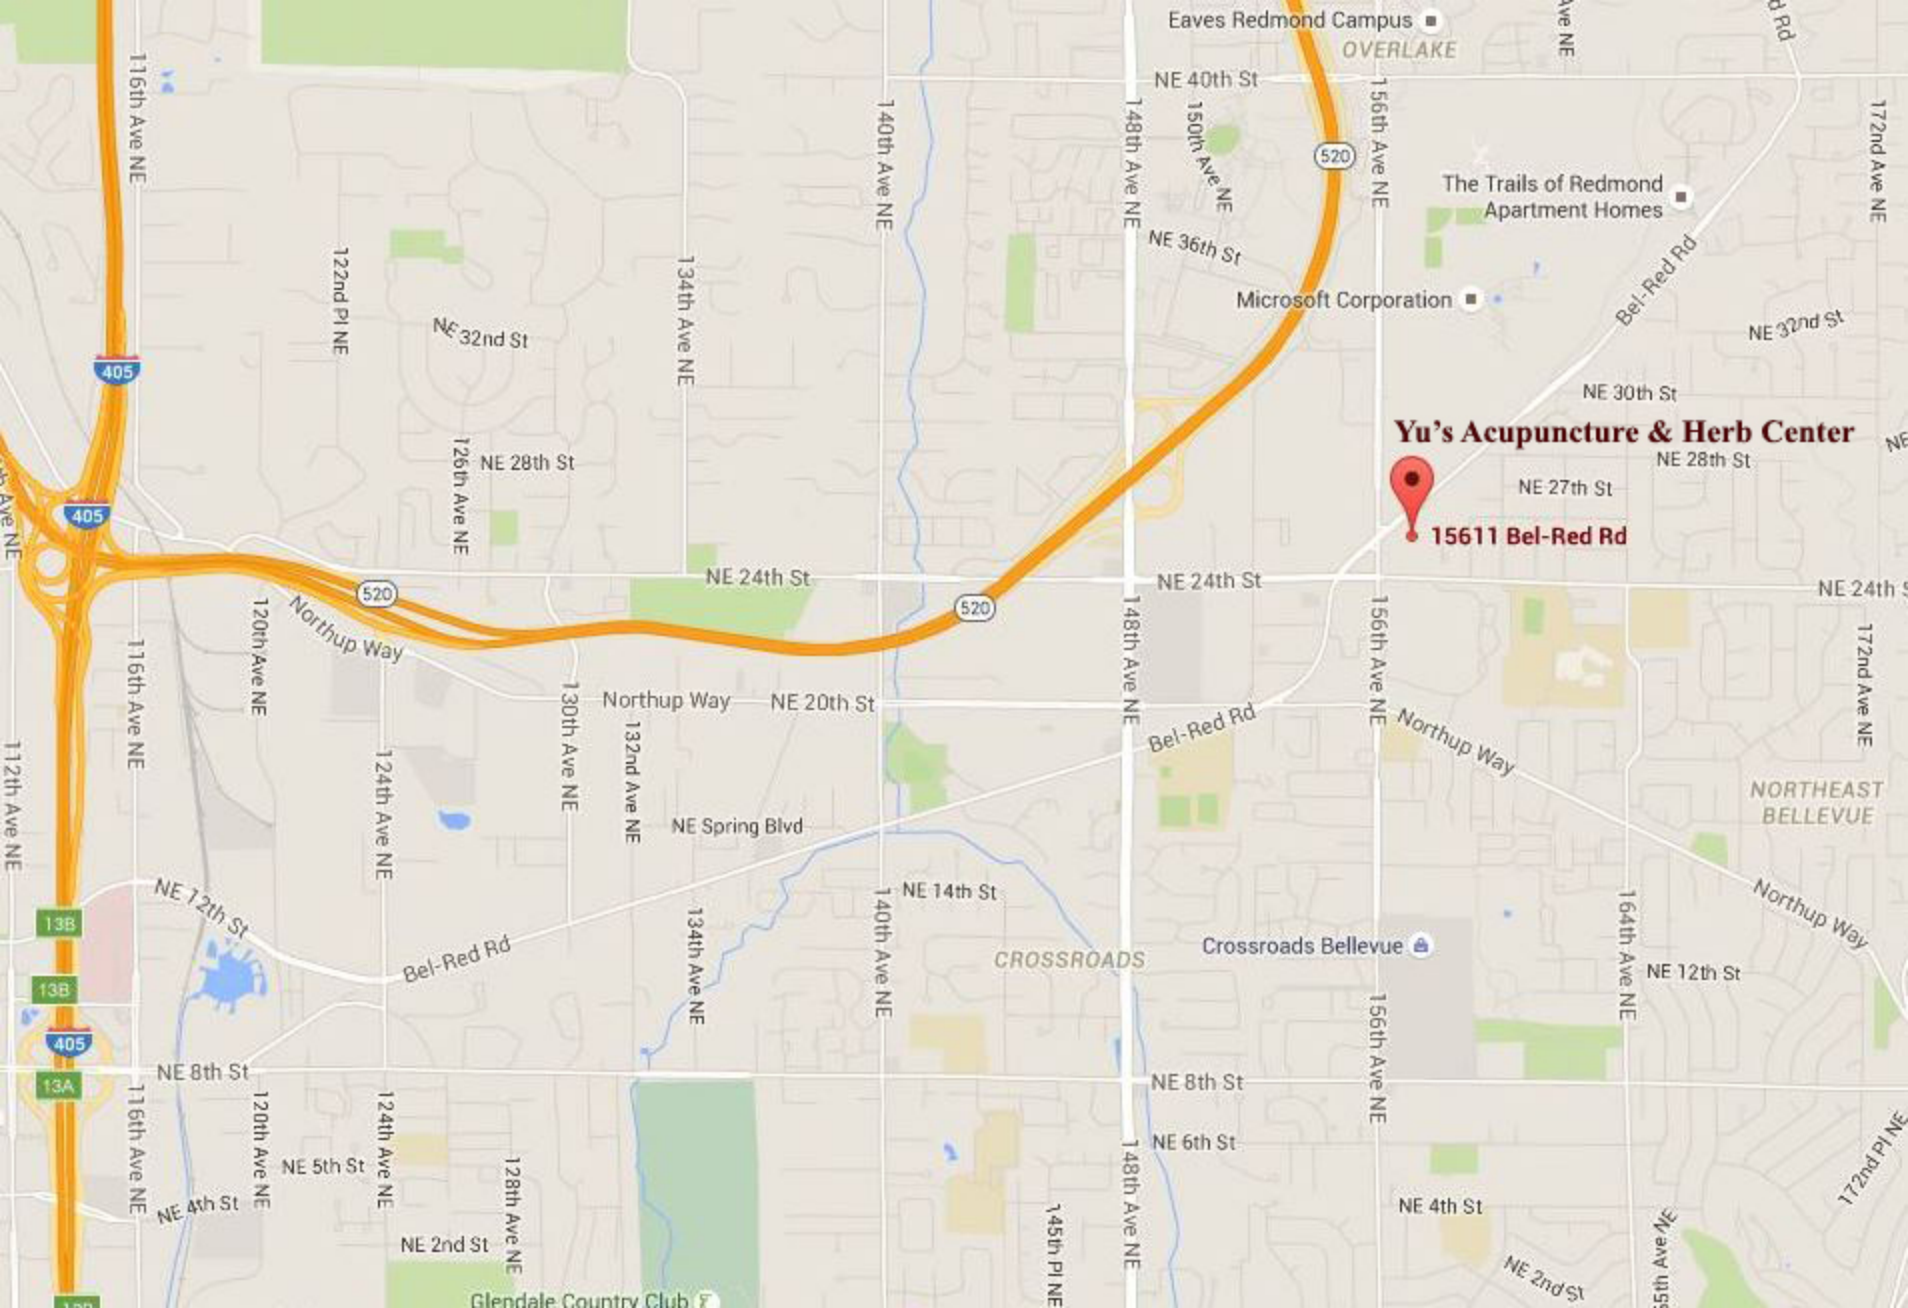

Yu's Acupuncture & Herb Center

15611 Bel-Red Rd

Microsoft Corporation

The Trails of Redmond
Apartment Homes

Crossroads Bellevue

Glendale Country Club

CROSSROADS

NORTHEAST
BELLEVUE

OVERLAKE