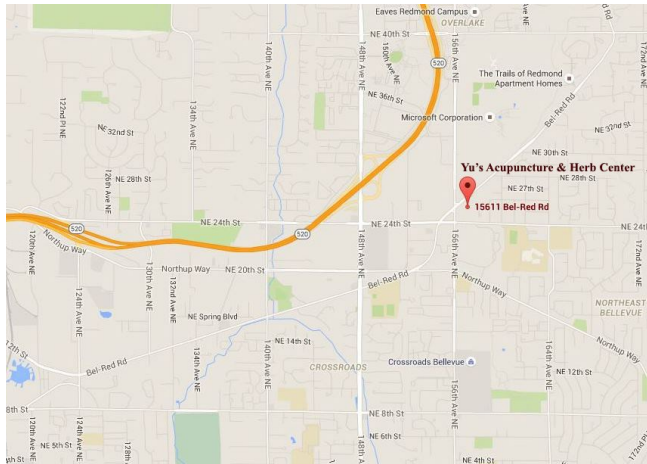

Yu's Acupuncture & Herb Center

俞氏中医针灸中心

Yu's Acupuncture & Herb Center is moving to the new location by end of this month and will start business there on Monday, the 1st of February, 2016. The new location is located a couple blocks north of Crossroads shopping mall, eastside of 156th Ave NE, between NE 24th St and Bel-Red Rd, very close to Microsoft Campus.

\$20 OFF Coupon

Bring this flyer to get \$20 Off (Could be used for acupuncture visit, co-pay or deductible)

NEW Patient Only. ONE Time Use Only

(Expire 06/30/2016)

Yu's Acupuncture & Herb Center

15611 Bel-Red Rd
Building A, Suite A
Bellevue, WA 98008